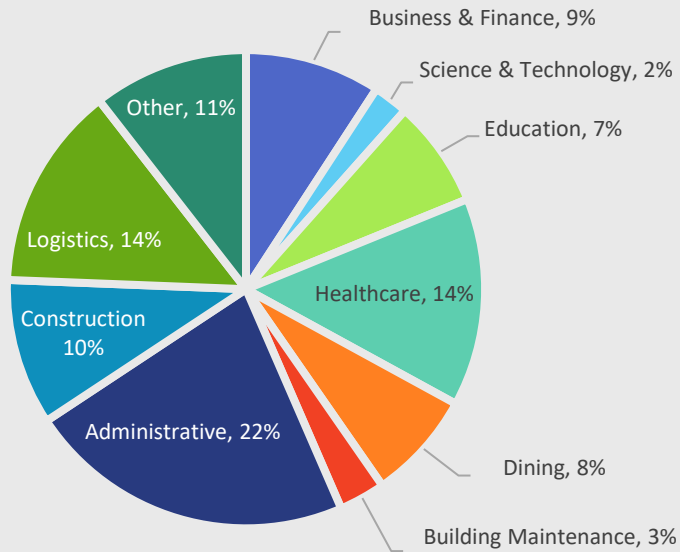

Scioto County Population

**79,122**

Workforce Within 60 Miles

**417,262**

### Population by Age

## Workforce by Occupation