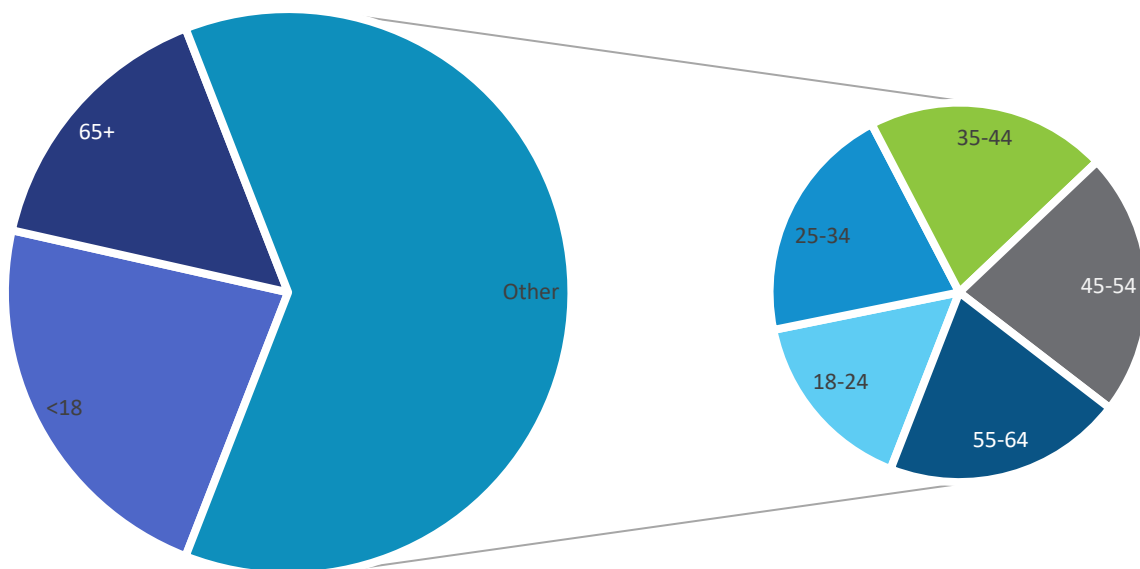

Scioto County Population

**79,122**

Workforce Within 60 Miles

**417,262**

### Population by Age

## Workforce by Occupation