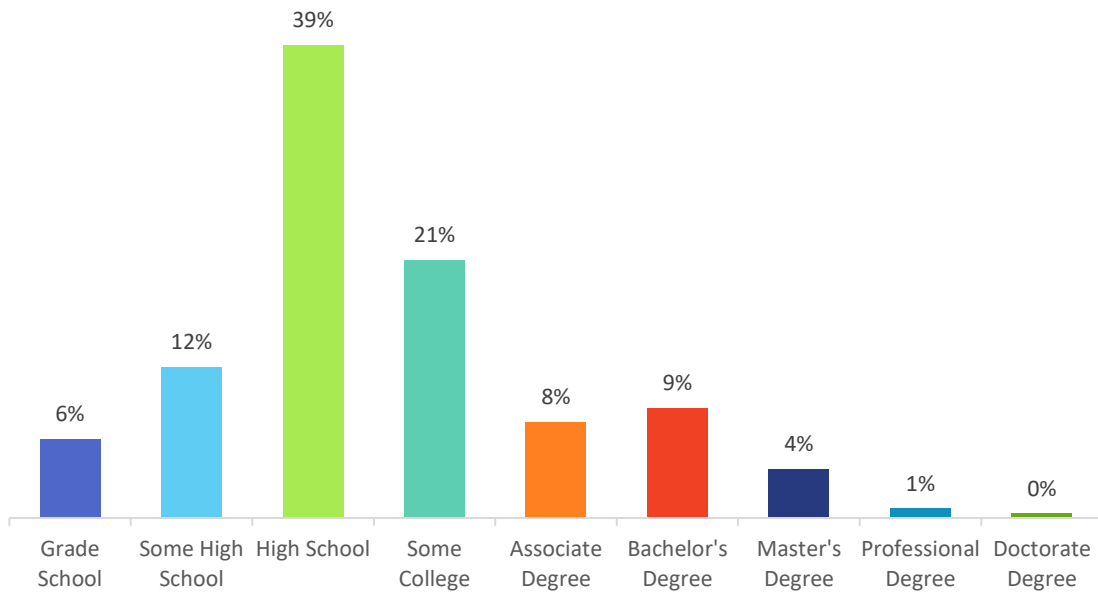

Highest Level of Education